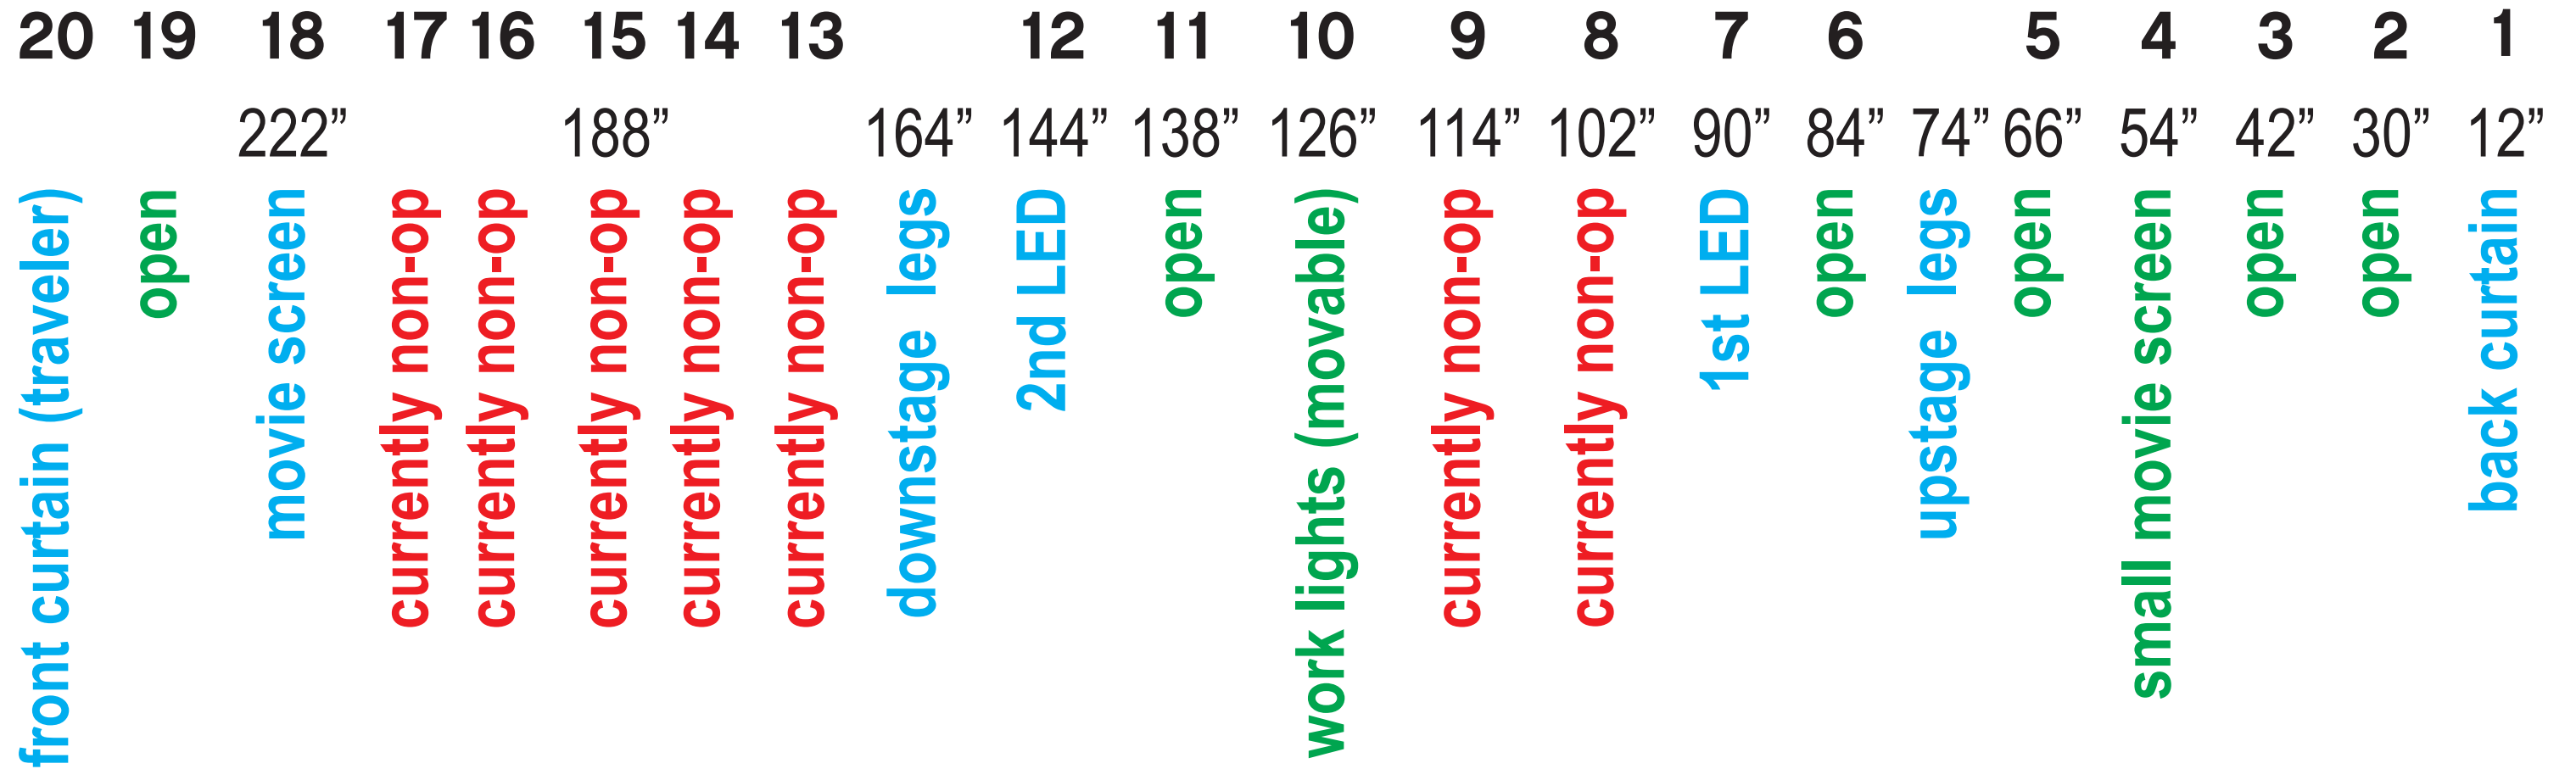

VISALIA FOX THEATRE LINE SET

20'8"

All measurements are made from the back curtain towards downstage

■ open
 ■ currently non-operational
 ■ currently used